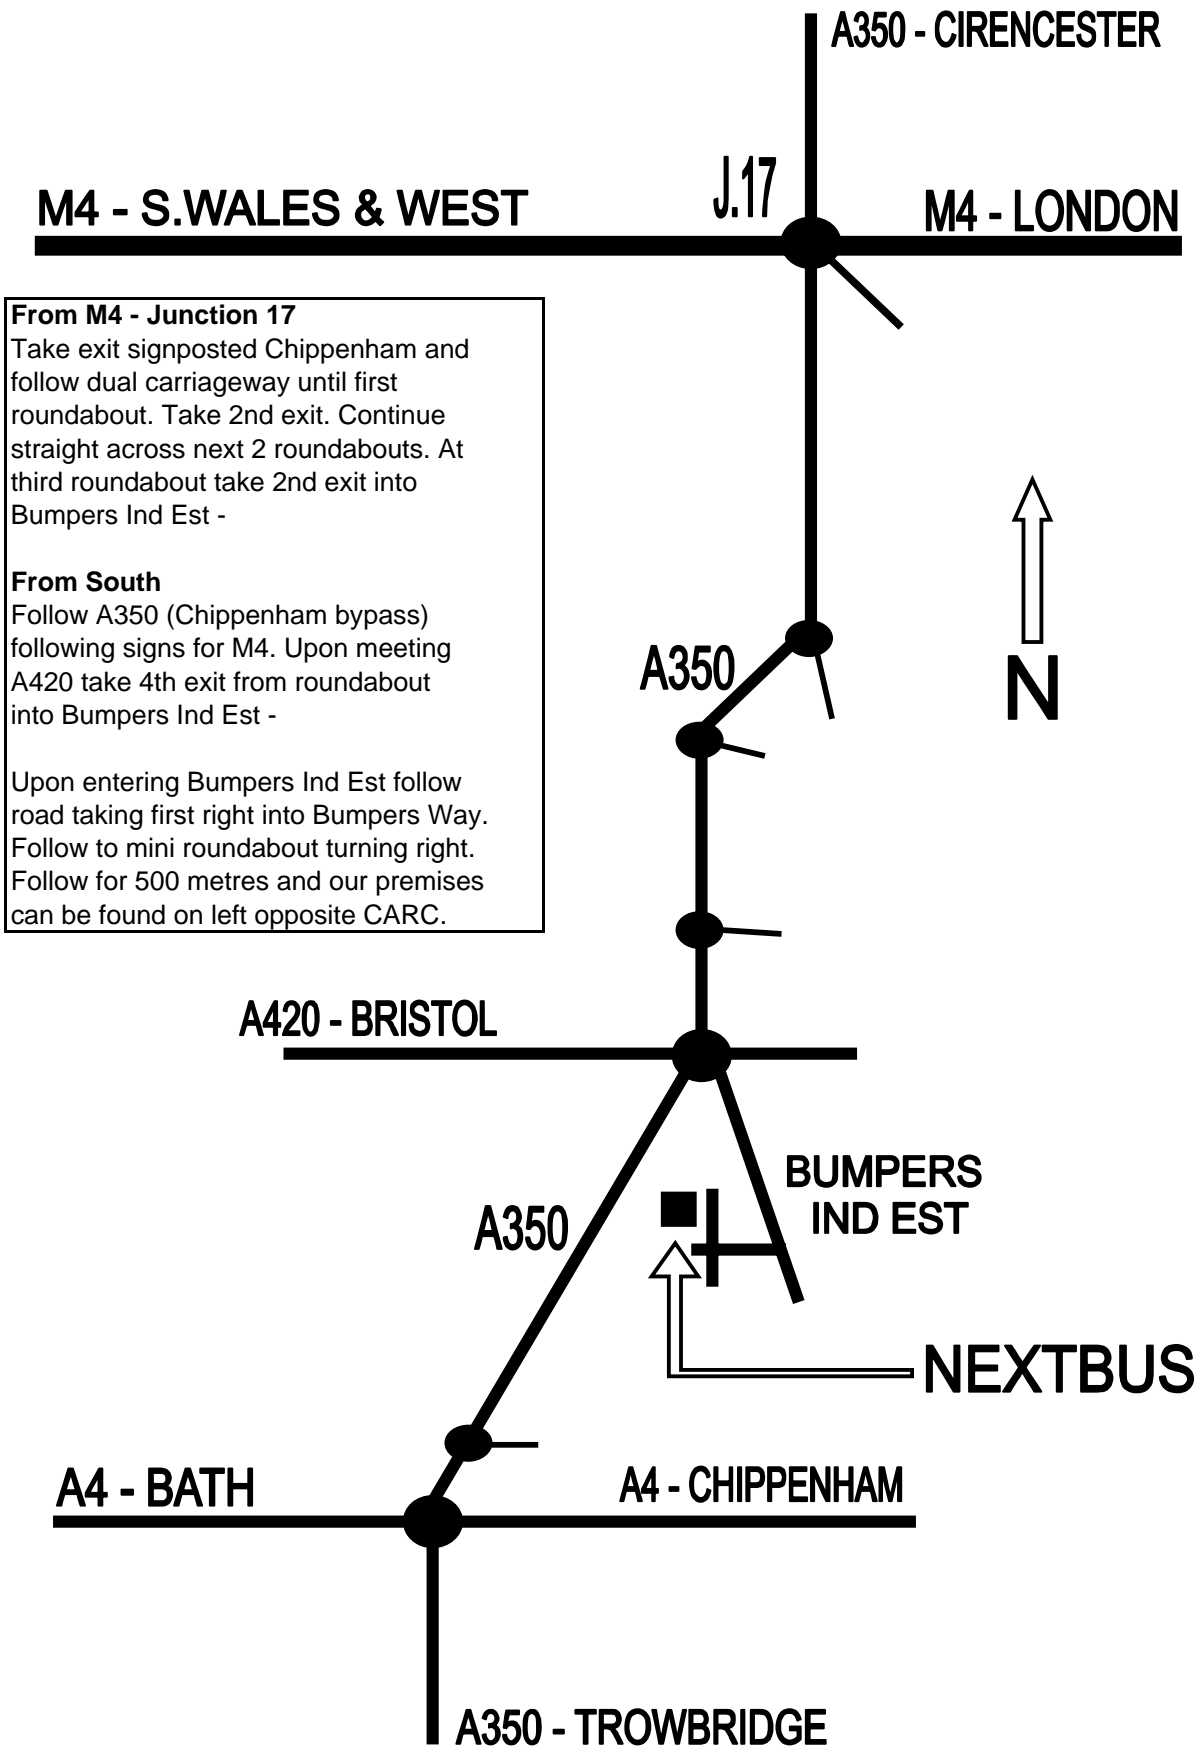

Directions to nextBUS Ltd

From M4 - Junction 17
 Take exit signposted Chippenham and follow dual carriageway until first roundabout. Take 2nd exit. Continue straight across next 2 roundabouts. At third roundabout take 2nd exit into Bumpers Ind Est -

From South
 Follow A350 (Chippenham bypass) following signs for M4. Upon meeting A420 take 4th exit from roundabout into Bumpers Ind Est -

Upon entering Bumpers Ind Est follow road taking first right into Bumpers Way. Follow to mini roundabout turning right. Follow for 500 metres and our premises can be found on left opposite CARC.